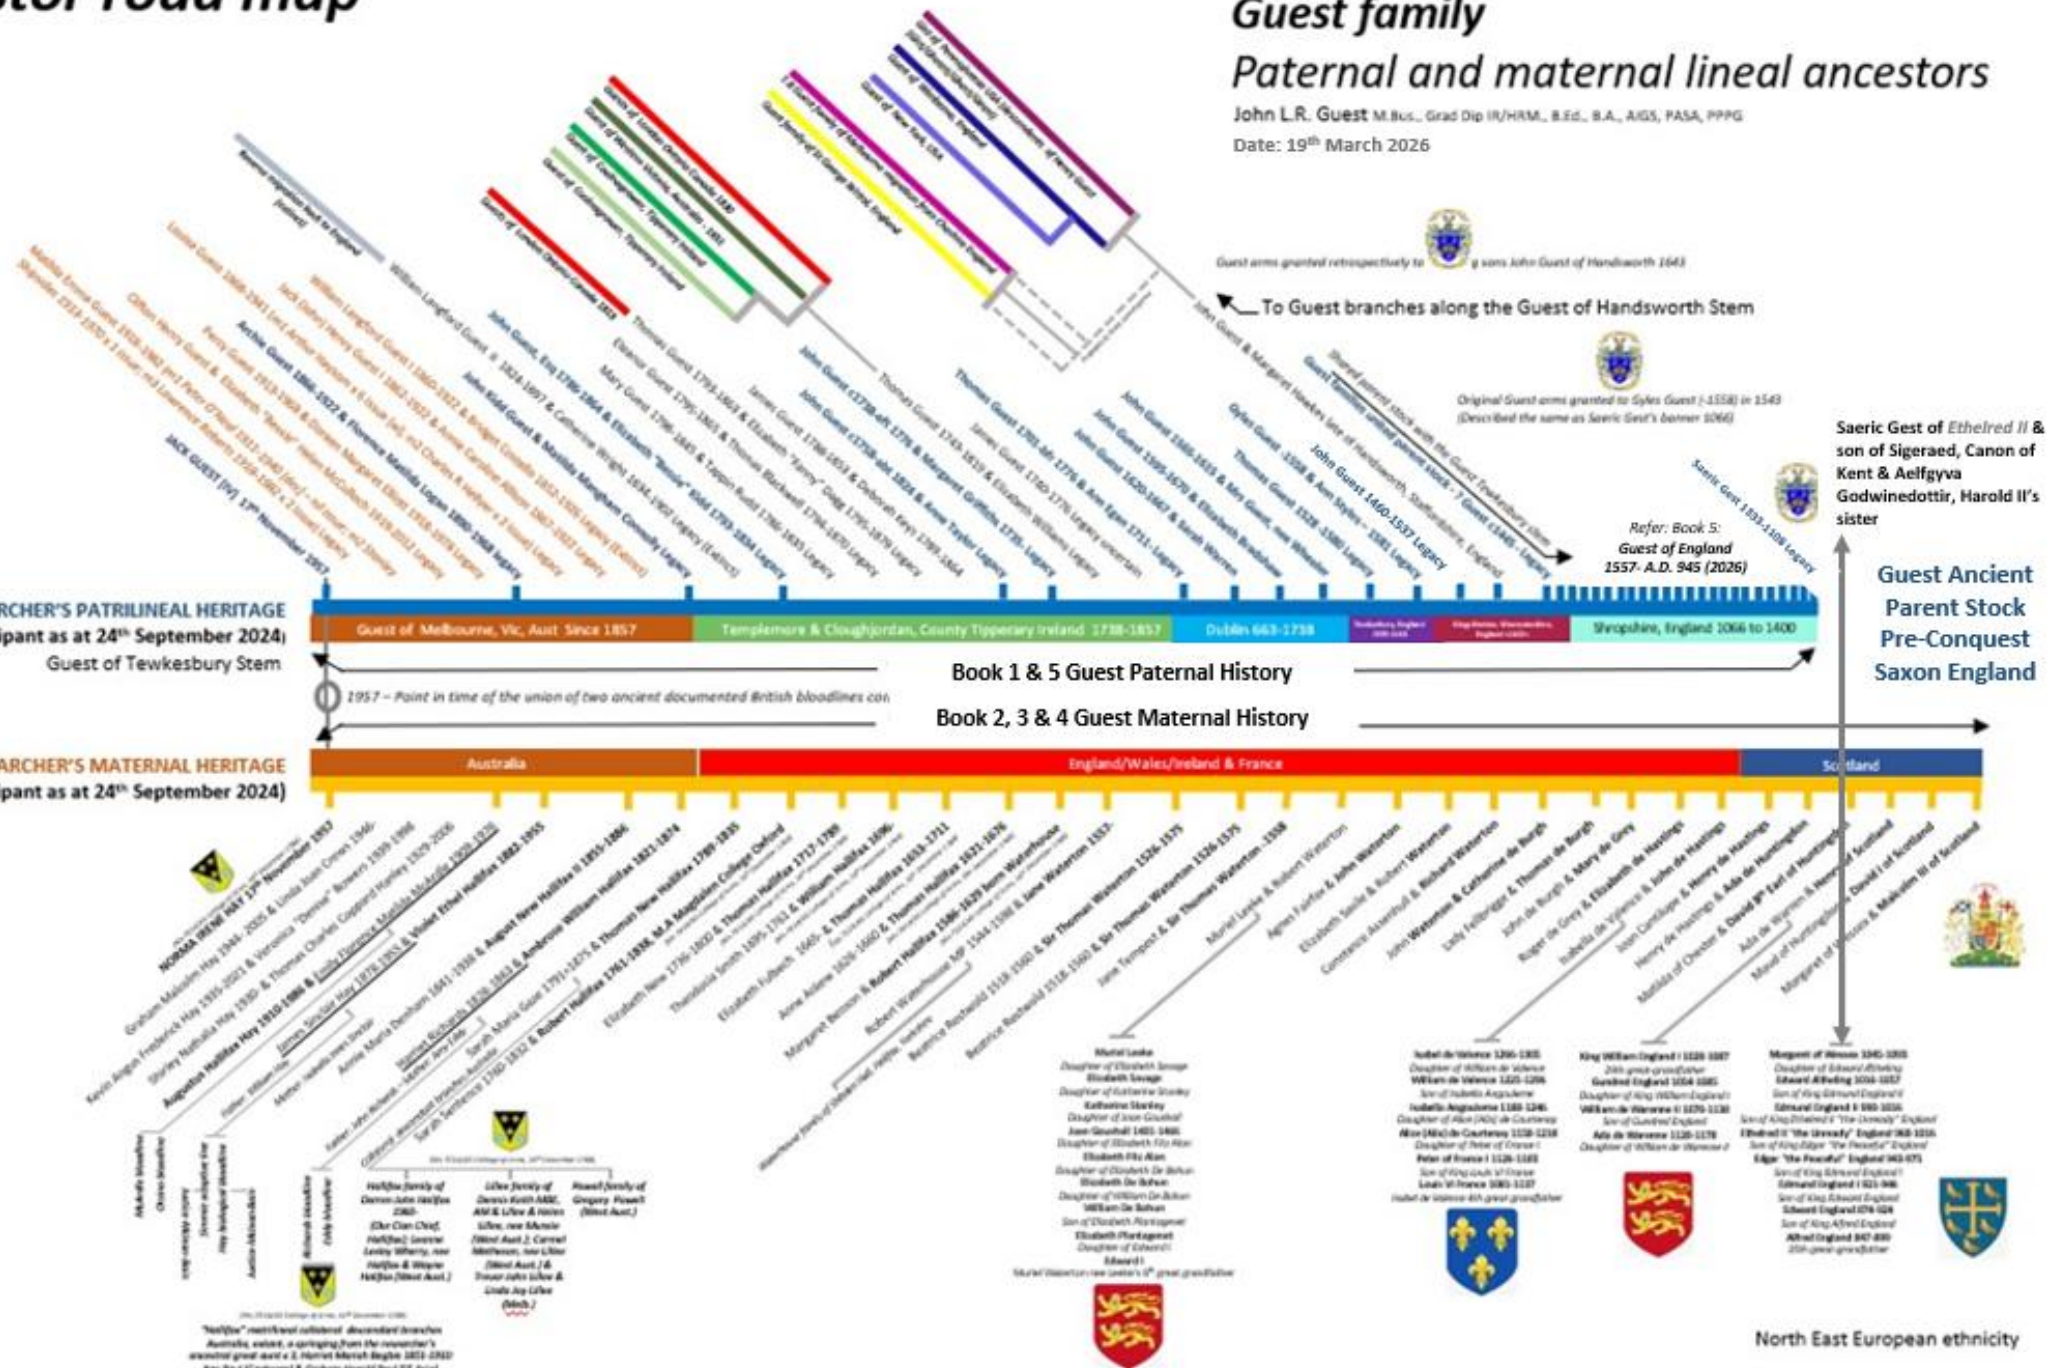

Ancestor road map

Guest family

Paternal and maternal lineal ancestors

John L.R. Guest M.Bus., Grad Dip IR/HRM., B.Ed., B.A., AIGS, PASA, PPPG
Date: 19th March 2026

RESEARCHER'S PATRILINEAL HERITAGE
(Zero participant as at 24th September 2024)
Guest of Tewkesbury Stem

RESEARCHER'S MATERNAL HERITAGE
(Zero participant as at 24th September 2024)

North East European ethnicity